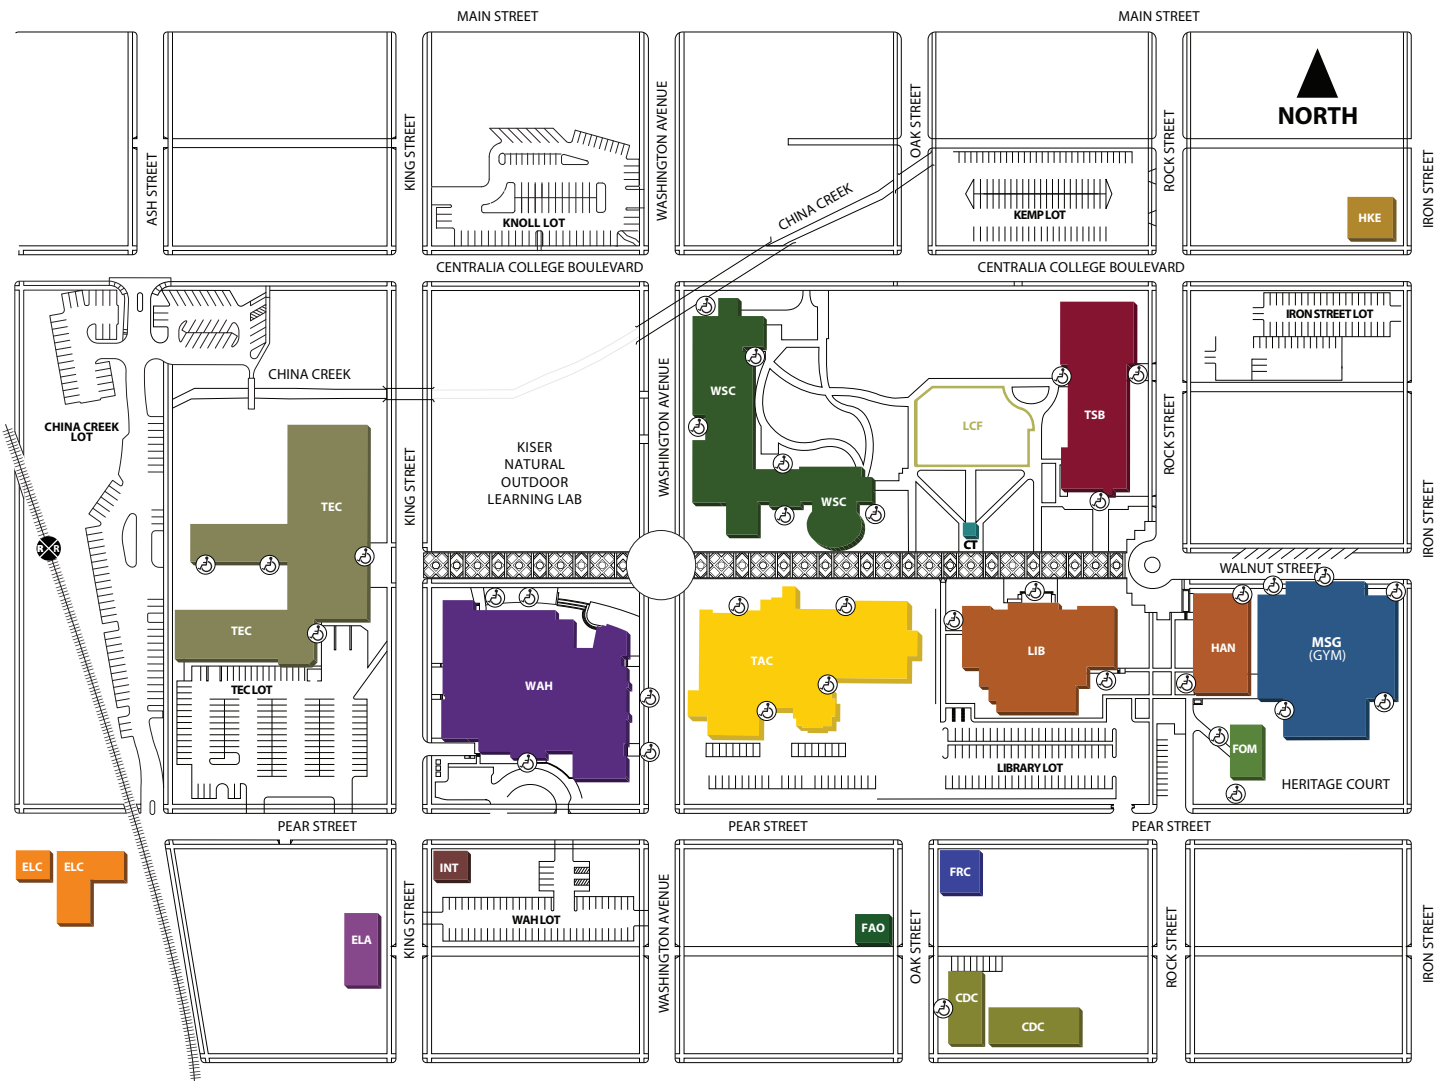

CENTRALIA COLLEGE CAMPUS MAP

- CLOCKTOWER**CT
- EARLY LEARNING ADMINISTRATION**ELA
- EARLY LEARNING CENTER ECEAP**ELC
- FACILITIES OPERATIONS MAINTENANCE**FOM
- FAMILY ADMINISTRATION OFFICE**FAO
- FAMILY RESOURCE CENTER**FRC
- HANKE HOUSE**HKE
 - College Relations
 - Foundation/Alumni Office
- HANSON ADMINISTRATION BUILDING**HAN
 - Business Office (Operations)
 - Board Room
 - Human Resources
 - President
 - VP of Finance & Administration
 - VP of Human Resources & Legal Affairs
- INTERNATIONAL PROGRAMS**INT
- KIRK LIBRARY**LIB
 - Assessment & Testing
 - Blazer Central
 - Computer Lab (General Use)
 - eLearning
 - Veterans Center
- LITTEL COMMENCEMENT FIELD**LCF
- MICHAEL SMITH GYMNASIUM**MSG
 - Sports Hall of Fame
 - Sports Programs
- TECHNOLOGY CENTER**TEC
 - Career & Technical Education
 - Central Services/Receiving
 - Continuing & Community Education

- Dean of Healthcare/Industrial Trades
- Dean of Business/Teacher Ed/Family Dev.
- Diesel Technology
- Printing & Duplicating
- Welding Technology
- TRANSALTA COMMONS**TAC
 - Admission and Records
 - Advising/Counseling Center
 - Bookstore
 - Cafeteria
 - Cashier
 - Disability Services
 - Electronics, Robotics, Automation
 - Enrollment Services
 - Financial Aid
 - Information Desk
 - Student Activities Team
 - Student Government
 - Student Job Center
 - TRiO Programs
 - Veterans' Services
 - VP of Student Services
- TRANSITIONAL SERVICES BUILDING**TSB
 - Campus Security
 - Dean of Transitional Ed./CC East
 - GED/High School Diploma/ESL
 - Math Emporium
 - Odegaard Phoenix Center
 - WorkFirst/Worker Retraining Intake Center
 - Worksource